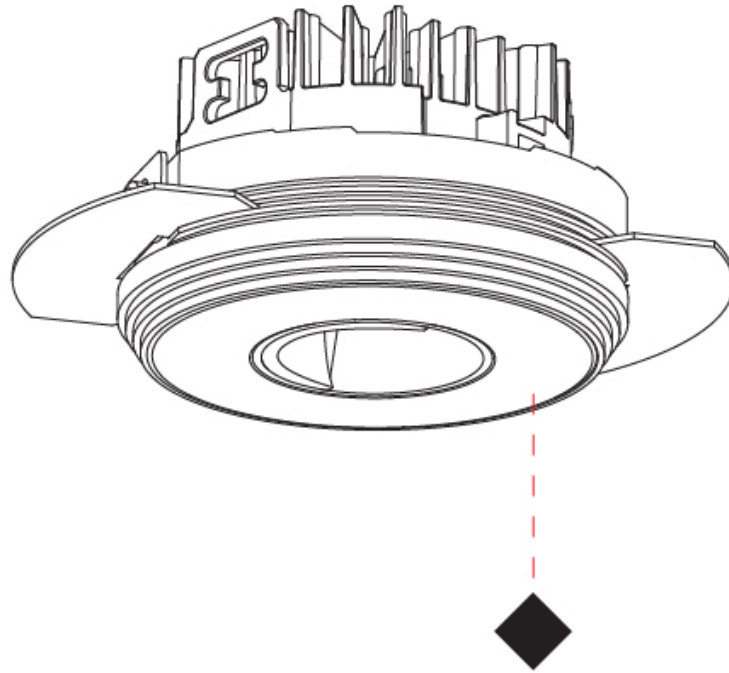

OIKO PRO ROUND WALLWASH TRIMLESS

A35876-

PROJECT	_____
TYPE	_____
SPECIFIER	_____
QUANTITY	_____
DATE	_____