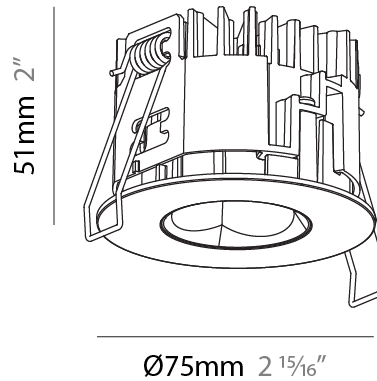

GENERAL

Series: Oiko Pro Round
Subseries: Oiko Pro Round Fixed
Brand: Prolicht
Division: Architectural
Mounting Type: Recessed
Mounting Location: Ceiling
Subcategory: Downlight

PHYSICAL

Shape: Round
Diameter (mm): 75
Diameter (in): 2 15/16
Height (mm): 51
Height (in): 2
Ceiling Thickness (mm): 1 - 25
Ceiling Thickness (in): 1/16 - 1 3/16
Min. Recessing Depth (mm): 55
Min. Recessing Depth (in): 2 3/16
Light Distribution: Direct
Diffuser: Lens Pack - Spread Lens / Linear Spread Lens / Honeycomb Louver
Fixture Finish: [SSR / BKV / CWI / CRY / HAB / UFT / ITA / RUA / FTG / MYG / LOD / PUS / FRO / FUP / KIA / POP / BLS / SPG / MEY / GOH / GUM / CHC / COM / ABZ / JAG / OBR / MOS / ROR](#)
Fixture Material: Aluminum Die Cast
Cut-out Measurements: 68mm / 2 11/16" Diameter

ELECTRICAL

Lamp Type: LED (Zhaga Standard)
Input Wattage (W): 14
Total Output Wattage (W): 12.7
Dimming: Dali Dimming
Driver Included: No
Driver Location: Recessed Housing
Driver Type: Constant Current - Universal (120Vac only for DALI driver)
Driver Class: Class 2
Input Voltage (V): 120 - 277
Constant Current (MA): 700

LED

Color Temperature (°K): 2700-6500 Tunable White
Max. Delivered Lumen (lm): 1240
Nominal Lumen (lm): 1460
CRI: >93 CRI
Lamp Life (hrs): 50000
Special LEDs offerings: Tunable White

OPTICAL

Reflector°: 52
Adjustability: Fixed

RATINGS AND CERTIFICATIONS

Certified By: Certified for North American Standards
IP rating: IP20