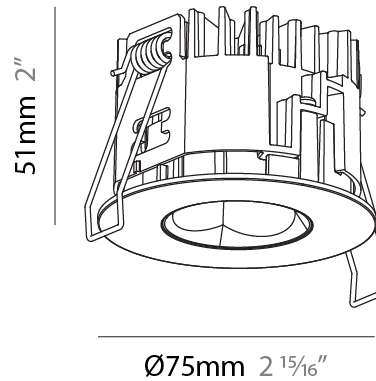

GENERAL

Series: Oiko Pro Round
Subseries: Oiko Pro Round Fixed
Brand: Prolicht
Division: Architectural
Mounting Type: Recessed
Mounting Location: Ceiling
Subcategory: Downlight

PHYSICAL

Shape: Round
Diameter (mm): 75
Diameter (in): 2 15/16
Height (mm): 51
Height (in): 2
Ceiling Thickness (mm): 1 - 25
Ceiling Thickness (in): 1/16 - 1 3/16
Min. Recessing Depth (mm): 55
Min. Recessing Depth (in): 2 3/16
Light Distribution: Direct
Diffuser: Lens Pack - Spread Lens / Linear Spread Lens / Honeycomb Louver
Fixture Finish: SSR / BKV / CWI / CRY / HAB / UFT / ITA / RUA / FTG / MYG / LOD / PUS / FRO / FUP / KIA / POP / BLS / SPG / MEY / GOH / GUM / CHC / COM / ABZ / JAG / OBR / MOS / ROR
Fixture Material: Aluminum Die Cast
Cut-out Measurements: 68mm / 2 11/16" Diameter

ELECTRICAL

Lamp Type: LED (Zhaga Standard)
Input Wattage (W): 14
Total Output Wattage (W): 12.7
Dimming: Dali Dimming
Driver Included: No
Driver Location: Recessed Housing
Driver Type: Constant Current - Universal (120Vac only for DALI driver)
Driver Class: Class 2
Input Voltage (V): 120 - 277
Constant Current (MA): 700

LED

Color Temperature (°K): 2700-6500 Tunable White
Max. Delivered Lumen (lm): 1240
Nominal Lumen (lm): 1460
CRI: >93 CRI
Lamp Life (hrs): 50000
Special LEDs offerings: Tunable White

OPTICAL

Reflector°: 52
Adjustability: Fixed

RATINGS AND CERTIFICATIONS

Certified By: Certified for North American Standards
IP rating: IP20