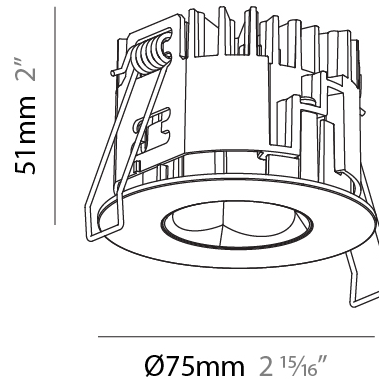

PHYSICAL

Shape: Round
Diameter (mm): 75
Diameter (in): 2 ¹⁵/₁₆
Height (mm): 51
Height (in): 2
Ceiling Thickness (mm): 1 - 25
Ceiling Thickness (in): 1/16 - 1 3/16
Min. Recessing Depth (mm): 55
Min. Recessing Depth (in): 2 ³/₁₆
Light Distribution: Direct
Diffuser: Lens Pack - Spread Lens / Linear Spread Lens / Honeycomb Louver
Fixture Finish: SSR / BKV / CWI / CRY / HAB / UFT / ITA / RUA / FTG / MYG / LOD / PUS / FRO / FUP / KIA / POP / BLS / SPG / MEY / GOH / GUM / CHC / COM / ABZ / JAG / OBR / MOS / ROR
Fixture Material: Aluminum Die Cast
Cut-out Measurements: 68mm / 2 11/16" Diameter

ELECTRICAL

Lamp Type: LED (Zhaga Standard)
Input Wattage (W): 15
Total Output Wattage (W): 13.6
Dimming: Tri-Mode (Non-Dimming and Phase Dimming (120Vac only) and 0-10V Dimming)
Driver Included: No
Driver Location: Recessed Housing
Driver Type: Constant Current - Universal
Driver Class: Class 2
Input Voltage (V): 120 - 277
Constant Current (MA): 350

LED

Color Temperature (°K): 2700 / 3000 / 3500 / 4000
Max. Delivered Lumen (lm): 1375 / 1462 / 1531 / 1545
Nominal Lumen (lm): 1566 / 1665 / 1743 / 1759
CRI: >90 CRI
Lamp Life (hrs): 50000
Special LEDs offerings: Tunable White

OPTICAL

Reflector°: 50
Adjustability: Fixed

RATINGS AND CERTIFICATIONS

Certified By: Certified for North American Standards
IP rating: IP20